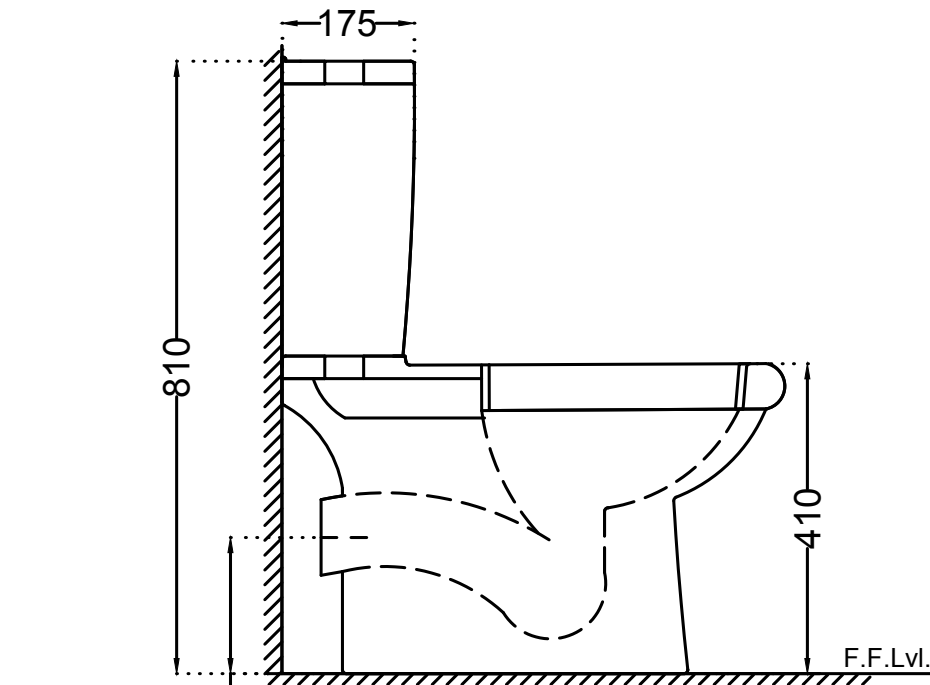

TOP VIEW

BACK VIEW

SIDE VIEW

 BY Jaquar GROUP	Jaquar Group Global Headquarters Plot No. 3, Sector- M-11, IMT Manesar Gurgaon, NCR - 122050, India E-mail : Sales: support@jaquar.com Customer Service : service@jaquar.com		ITEM CODE CMS-WHT-103751P180SPP + CMS-WHT-103201
	ITEM TYPE COUPLED WC P-TRAP 180 MM	ITEM SIZE 400x665x810 mm	ALL DIMENSIONS ARE IN MM. (TOLERANCE ± 5 MM)