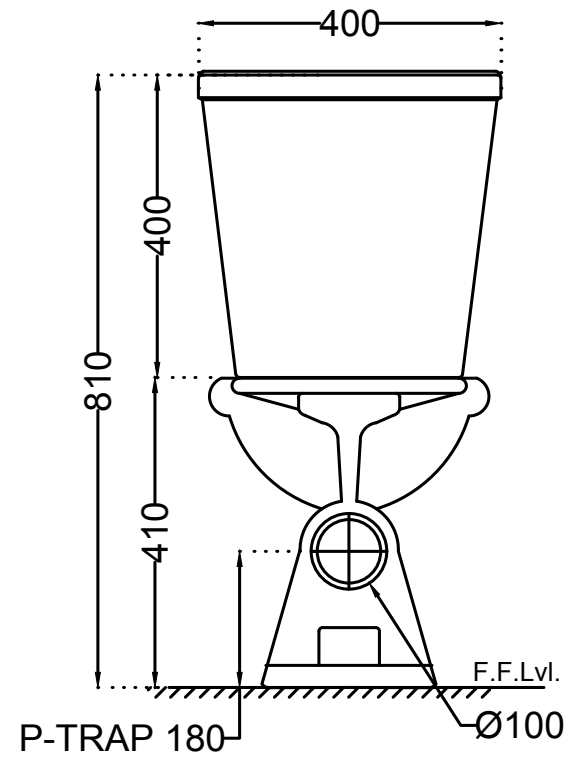

TOP VIEW

BACK VIEW

SIDE VIEW

 BY Jaquar GROUP	Jaquar Group Global Headquarters Plot No. 3, Sector- M-11, IMT Manesar Gurgaon, NCR - 122050, India E-mail : Sales: support@jaquar.com Customer Service : service@jaquar.com		ITEM CODE CMS-WHT-103751P180SPP + CMS-WHT-103201
	ITEM TYPE COUPLED WC P-TRAP 180 MM	ITEM SIZE 400x665x810 mm	ALL DIMENSIONS ARE IN MM. (TOLERANCE ± 5 MM)